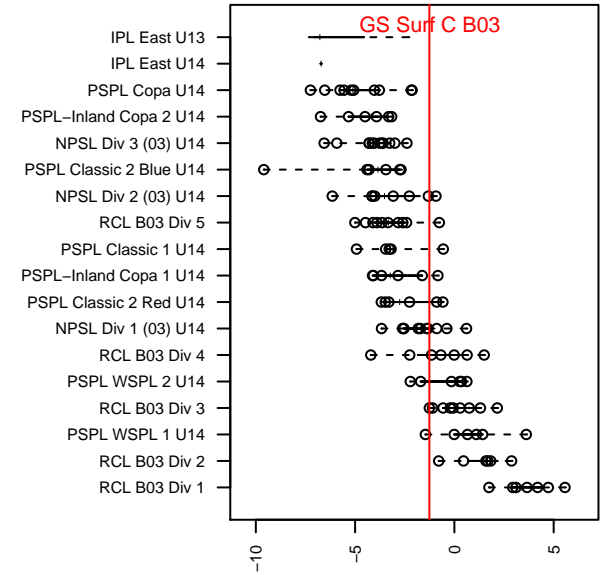

**attack and defense rating
relative to others at age
and all opponents in last 13 months**