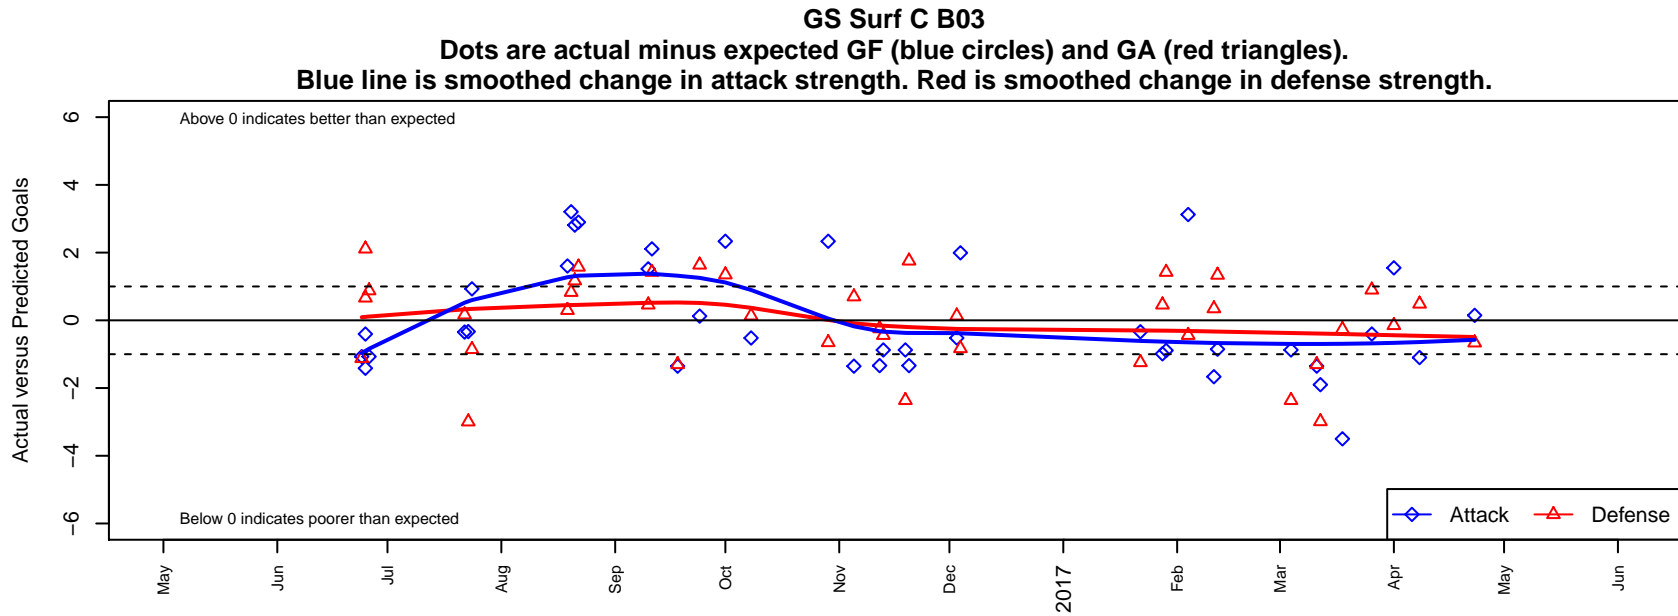

GS Surf C B03

GS Surf
 Bothel, WA
 B03 total strength=1165
 attack=4.92 defense=2.55
 fall league = RCL B03 Div 3
 spr league = Win RCL B03 Div 3

alt names used:
 39 GS Surf B03 C
 GREATER SEATTLE SURF GS SURF B03 C ('
 GS Surf B03 C
 GS Surf B 03 C
 GS Surf B03 C
 GS Surf B03 C

Venues played:
 2016 Baker Blast U14
 2016 Sounders FC Cup BU14 Gold
 2016 Bigfoot Silver U14
 2016 RCL B03 Div 3
 2016 Win RCL B03 Div 3
 2016 WYS Presidents Cup B03 Division 2

**attack and defense variance (black dot)
relative to other teams
and top 10 in region**