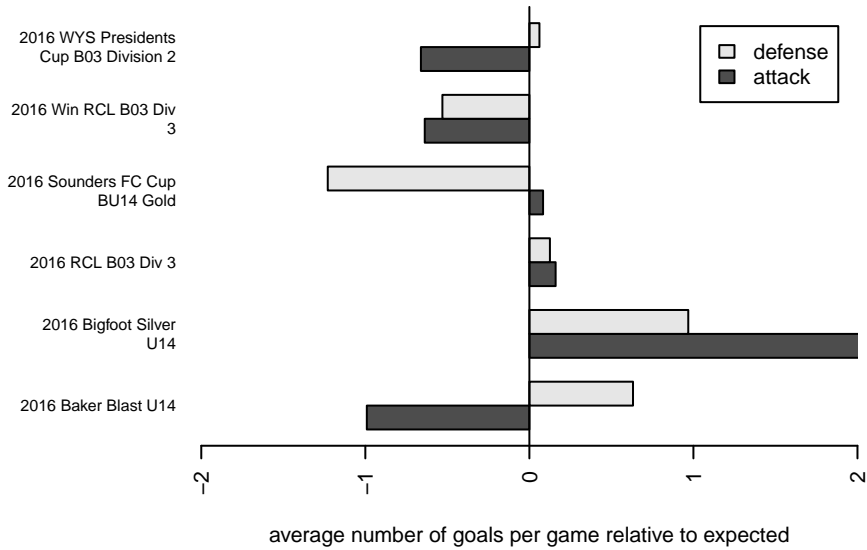

Performance relative to 13 month average