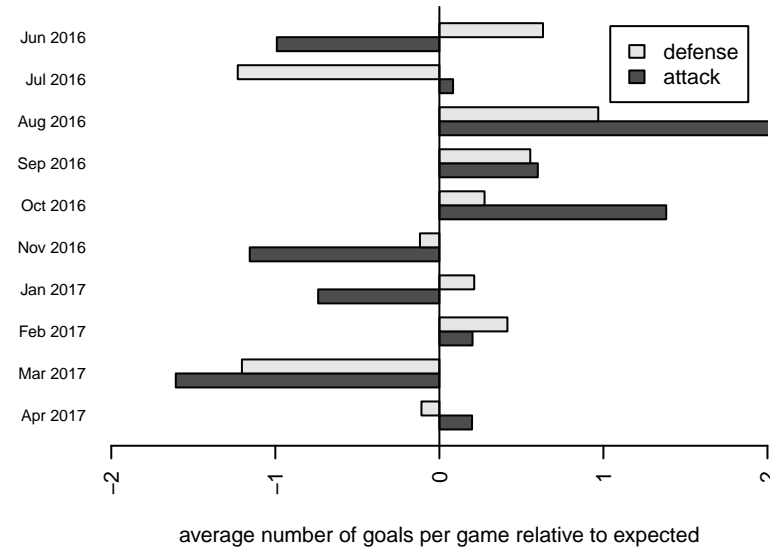

Performance relative to 13 month average